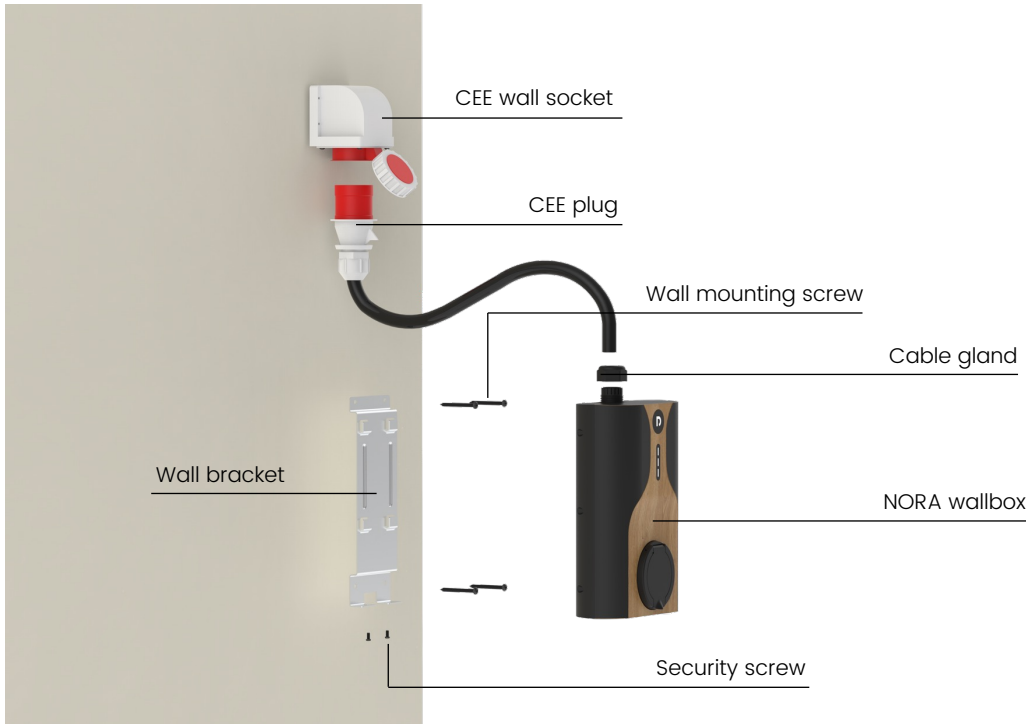

Accessories